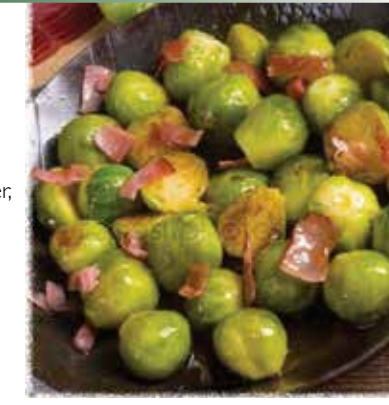

Frozen

Our Family Vegetables or Blends 16 oz. pkg. - Cauliflower, Brussels Sprouts or Blends - All varieties **3/5**

- Blue Bunny Premium Ice Cream 46 oz. - All varieties **3.99**
- Cool Whip Topping 8 oz. tub - All varieties **1.29**
- Green Giant Boil In Bag Vegetables or Blends 7-12 oz. - All varieties **99¢**
- Meat Alternatives Cream or Fruit Pies All varieties **5.99**

Beverages

Coca-Cola 2 liter bottles **3/4**

8 pack 12 oz. bottles or 12 pack 12 oz. cans **3/11**